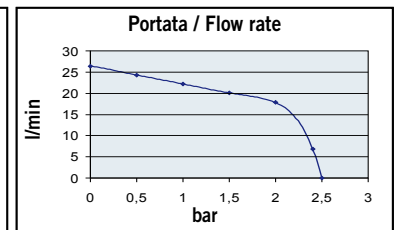

UP6/E-BR

NEW

INCLUDED

SCS Control Panel (page 17)

Dim. 236 x 212 x 109 mm

12/24V

PORTATA
FLOW RATE
max.

PRESSIONE
PRESSURE
max.

26 l/min
6.9 gpm

2,5 bar
36 psi

CODICE PART NUMBER	VOLTS	ADESCAM. SELF-PRIM. m	CONS.	MOTORE MOTOR	FUSIBILE FUSE	TUBO TUBE	BOCCHE PORTS	PESO WEIGHT
164 720 15	12/24	2	10A / 5A	180W	20A	13 mm	1/2" BSPP	3,7 kg