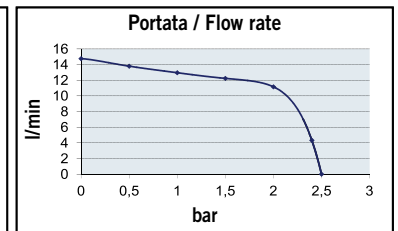

12/24V

PORTATA
FLOW RATE
max.

PRESSIONE
PRESSURE
max.

10 l/min
2.6 gpm

2 bar
29 psi

CODICE PART NUMBER	VOLTS	ADESCAM. SELF-PRIM. m	CONS.	MOTORE MOTOR	FUSIBILE FUSE	TUBO TUBE	BOCCHE PORTS	PESO WEIGHT
164 700 15	12/24	1,5	3A / 1,5A	90W	7,5A	12 mm	3/8" BSPP	1,3 kg

UP3/E-BR

NEW

INCLUDED

SCS Control Panel (page 17)

Dim. 172 x 186 x 98 mm

12/24V

PORTATA
FLOW RATE
max.

PRESSIONE
PRESSURE
max.

15 l/min
4 gpm

2,5 bar
36 psi

CODICE PART NUMBER	VOLTS	ADESCAM. SELF-PRIM. m	CONS.	MOTORE MOTOR	FUSIBILE FUSE	TUBO TUBE	BOCCHE PORTS	PESO WEIGHT
164 710 15	12/24	1,5	6A / 3A	150W	15A	13 mm	3/8" BSPP	2 kg

UP6/E-BR

NEW

INCLUDED

SCS Control Panel (page 17)

Dim. 236 x 212 x 109 mm

12/24V

PORTATA
FLOW RATE
max.

PRESSIONE
PRESSURE
max.