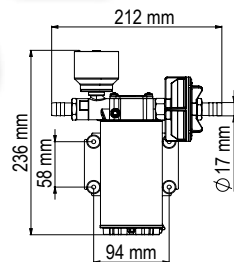

UP3/E-BR

NEW

INCLUDED

SCS Control Panel (page 17)

Dim. 172 x 186 x 98 mm

12/24V

PORTATA
FLOW RATE
max.

PRESSIONE
PRESSURE
max.

15 l/min
4 gpm

2,5 bar
36 psi

CODICE PART NUMBER	VOLTS	ADESCAM. SELF-PRIM. m	CONS.	MOTORE MOTOR	FUSIBILE FUSE	TUBO TUBE	BOCCHE PORTS	PESO WEIGHT
164 710 15	12/24	1,5	6A / 3A	150W	15A	13 mm	3/8" BSPP	2 kg

UP6/E-BR

NEW

INCLUDED

SCS Control Panel (page 17)

Dim. 236 x 212 x 109 mm

12/24V

PORTATA
FLOW RATE
max.

PRESSIONE
PRESSURE
max.

26 l/min
6.9 gpm

2,5 bar
36 psi

CODICE PART NUMBER	VOLTS	ADESCAM. SELF-PRIM. m	CONS.	MOTORE MOTOR	FUSIBILE FUSE	TUBO TUBE	BOCCHE PORTS	PESO WEIGHT
164 720 15	12/24	2	10A / 5A	180W	20A	13 mm	1/2" BSPP	3,7 kg