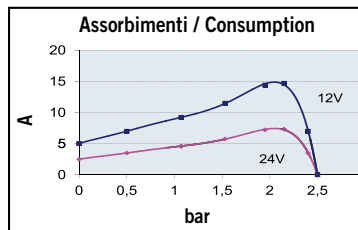

UP6/E-BR

NEW

INCLUDED

SCS Control Panel (page 17)

Dim. 236 x 212 x 109 mm

12/24V

PORTATA
FLOW RATE
max.

PRESSIONE
PRESSURE
max.