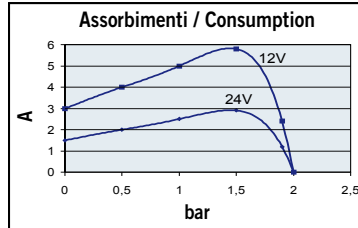

DIESEL TRANSFER PUMPS

12/24V Adjustable Speed Electronic Pressure Pumps

HIGH SPEED setting

UP2/E-BR

NEW

INCLUDED

SCS Control Panel (page 17)

Dim. 169 x 116 x 73 mm

12/24V

PORTATA
FLOW RATE
max.

PRESSIONE
PRESSURE
max.

10 l/min
2.6 gpm

2 bar
29 psi

CODICE PART NUMBER	VOLTS	ADESCAM. SELF-PRIM. m	CONS.	MOTORE MOTOR	FUSIBILE FUSE	TUBO TUBE	BOCCHE PORTS	PESO WEIGHT
164 700 15	12/24	1,5	3A / 1,5A	90W	7,5A	12 mm	3/8" BSPP	1,3 kg

UP3/E-BR

NEW

INCLUDED

SCS Control Panel (page 17)

Dim. 172 x 186 x 98 mm

12/24V

PORTATA
FLOW RATE
max.

PRESSIONE
PRESSURE
max.

UP6/E-BR

NEW

INCLUDED

SCS Control Panel (page 17)

Dim. 236 x 212 x 109 mm

12/24V

PORTATA
FLOW RATE
max.

PRESSIONE
PRESSURE
max.