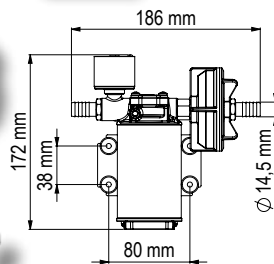

DIESEL TRANSFER PUMPS

12/24V Adjustable Speed Electronic Pressure Pumps

HIGH SPEED setting

UP2/E-BR

NEW

INCLUDED

SCS Control Panel (page 17)

Dim. 169 x 116 x 73 mm

12/24V

PORTATA
FLOW RATE
max.

PRESSIONE
PRESSURE
max.

10 l/min
2.6 gpm

2 bar
29 psi

CODICE PART NUMBER	VOLTS	ADESCAM. SELF-PRIM. m	CONS.	MOTORE MOTOR	FUSIBILE FUSE	TUBO TUBE	BOCCHE PORTS	PESO WEIGHT
164 700 15	12/24	1,5	3A / 1,5A	90W	7,5A	12 mm	3/8" BSPP	1,3 kg

UP3/E-BR

NEW

INCLUDED

SCS Control Panel (page 17)

Dim. 172 x 186 x 98 mm

12/24V

PORTATA
FLOW RATE
max.

PRESSIONE
PRESSURE
max.

UP6/E-BR

NEW

INCLUDED

SCS Control Panel (page 17)

Dim. 236 x 212 x 109 mm

12/24V

PORTATA
FLOW RATE
max.

PRESSIONE
PRESSURE
max.