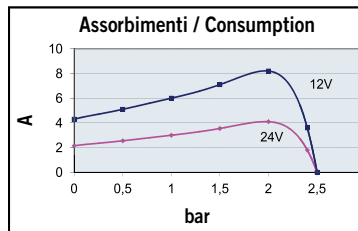

UP3/E-BR

NEW

INCLUDED

SCS Control Panel (page 17)

Dim. 172 x 186 x 98 mm

12/24V

PORTATA
FLOW RATE
max.

PRESSIONE
PRESSURE
max.

UP6/E-BR

NEW

INCLUDED

SCS Control Panel (page 17)

Dim. 236 x 212 x 109 mm

12/24V

PORTATA
FLOW RATE
max.

PRESSIONE
PRESSURE
max.