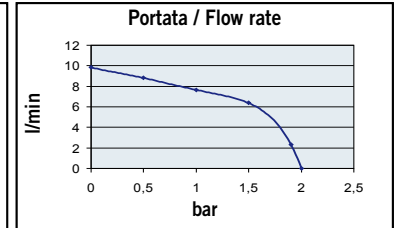

DIESEL TRANSFER PUMPS

12/24V Adjustable Speed Electronic Pressure Pumps

HIGH SPEED setting

UP2/E-BR

NEW

INCLUDED

SCS Control Panel (page 17)

Dim. 169 x 116 x 73 mm

12/24V

PORTATA
FLOW RATE
max.

PRESSIONE
PRESSURE
max.

10 l/min
2.6 gpm

2 bar
29 psi

CODICE PART NUMBER	VOLTS	ADESCAM. SELF-PRIM. m	CONS.	MOTORE MOTOR	FUSIBILE FUSE	TUBO TUBE	BOCCHE PORTS	PESO WEIGHT
164 700 15	12/24	1,5	3A / 1,5A	90W	7,5A	12 mm	3/8" BSPP	1,3 kg

UP3/E-BR

NEW

INCLUDED

SCS Control Panel (page 17)

Dim. 172 x 186 x 98 mm

12/24V

PORTATA
FLOW RATE
max.

PRESSIONE
PRESSURE
max.

UP6/E-BR

NEW

INCLUDED

SCS Control Panel (page 17)

Dim. 236 x 212 x 109 mm

12/24V

PORTATA
FLOW RATE
max.

PRESSIONE
PRESSURE
max.