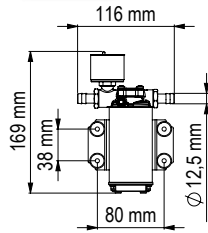

DIESEL TRANSFER PUMPS

12/24V Adjustable Speed Electronic Pressure Pumps

HIGH SPEED setting

UP2/E-BR

NEW

INCLUDED

SCS Control Panel (page 17)

Dim. 169 x 116 x 73 mm

12/24V

PORTATA
FLOW RATE
max.

PRESSIONE
PRESSURE
max.

10 l/min
2.6 gpm

2 bar
29 psi

CODICE PART NUMBER	VOLTS	ADESCAM. SELF-PRIM. m	CONS.	MOTORE MOTOR	FUSIBILE FUSE	TUBO TUBE	BOCCHE PORTS	PESO WEIGHT
164 700 15	12/24	1,5	3A / 1,5A	90W	7,5A	12 mm	3/8" BSPP	1,3 kg

UP3/E-BR

NEW

INCLUDED

SCS Control Panel (page 17)

Dim. 172 x 186 x 98 mm

12/24V

PORTATA
FLOW RATE
max.

PRESSIONE
PRESSURE
max.

UP6/E-BR

NEW

INCLUDED

SCS Control Panel (page 17)

Dim. 236 x 212 x 109 mm

12/24V

PORTATA
FLOW RATE
max.

PRESSIONE
PRESSURE
max.